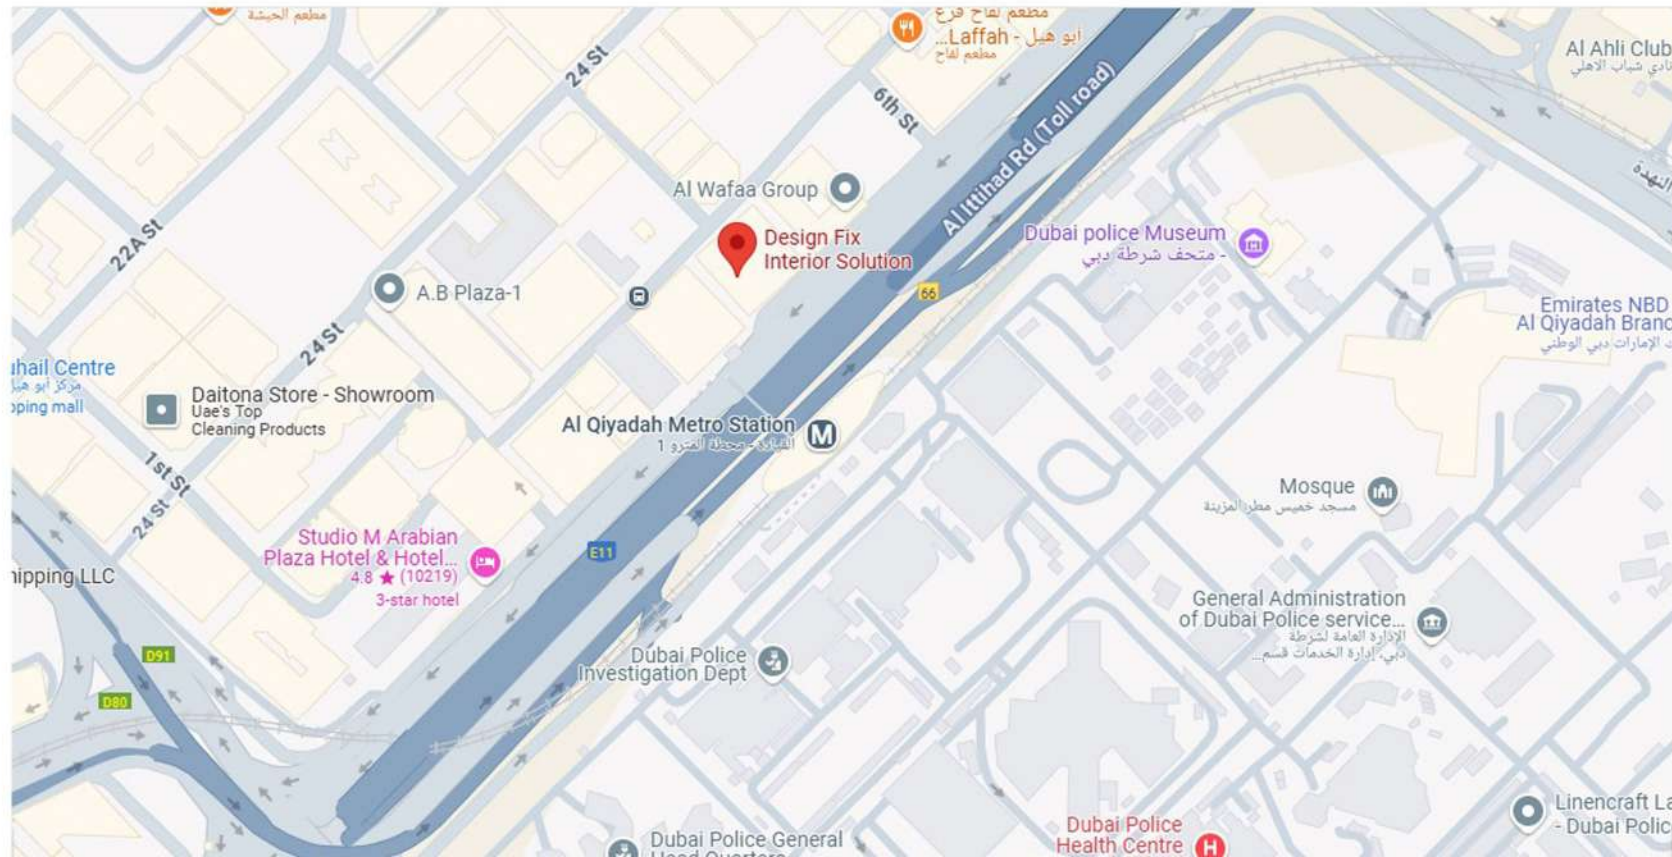

ADDRESS

OFFICE

Design Fix Interior Solution
205,2ND Floor,
Near Al Quiyadah Metro Station
Al kazeem Building- Abu Hail
Dubai -UAE